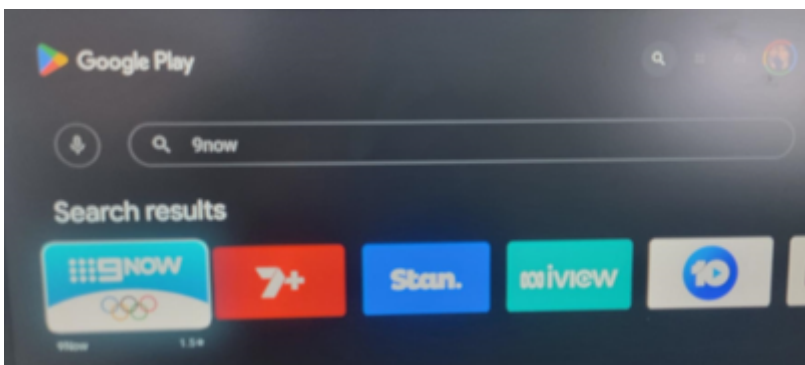

Installing 9Now app on a GTV Series TV

Please note: You will need to download 9Now app to your mobile device

1. Press the red Google play button on your remote

2. It will bring you to this page:

Select "search" and type in desired app. In this example it is 9Now.

3. Select the 9Now app in search results.

4. Select “Install”

5. Once installed, open the app.

6. It will bring you to this screen, select “watch live”

7. Select “log in to 9Now”

8. In this example, we have the 9Now app installed on our mobile, so we will choose the left option.

9. Open 9Now app on your mobile phone and select human icon in far-left corner.

10. Select "connect your TV"

11. Enter the 6-digit code, shown on your TV and select continue.

 Connect TV

Connect TV

Enter the 6 digits displayed on your TV.