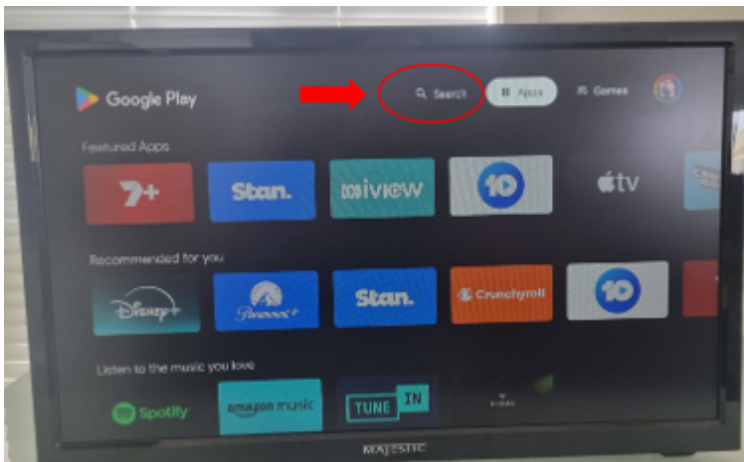

Installing 9Now app on a GTV Series TV

Please note: You will need to download 9Now app to your mobile device

1. Press the red Google play button on your remote

2. It will bring you to this page:

Select "search" and type in desired app. In this example it is 9Now.

3. Select the 9Now app in search results.

4. Select “Install”

5. Once installed, open the app.

6. It will bring you to this screen, select “watch live”

7. Select “log in to 9Now”

8. In this example, we have the 9Now app installed on our mobile, so we will choose the left option.

9. Open 9Now app on your mobile phone and select human icon in far-left corner.

10. Select "connect your TV"

11. Enter the 6-digit code, shown on your TV and select continue.

 Connect TV

Connect TV

Enter the 6 digits displayed on your TV.