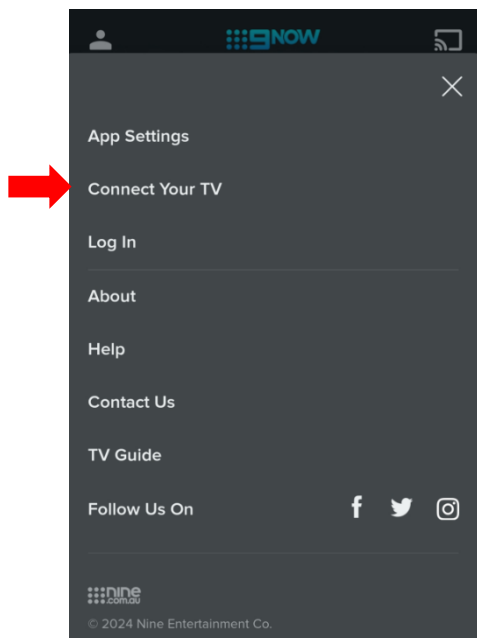

3. Select the 9Now app in search results.

4. Select “Install”

5. Once installed, open the app.

6. It will bring you to this screen, select “watch live”

7. Select “log in to 9Now”

8. In this example, we have the 9Now app installed on our mobile, so we will choose the left option.

9. Open 9Now app on your mobile phone and select human icon in far-left corner.

10. Select "connect your TV"

11. Enter the 6-digit code, shown on your TV and select continue.

 Connect TV

Connect TV

Enter the 6 digits displayed on your TV.