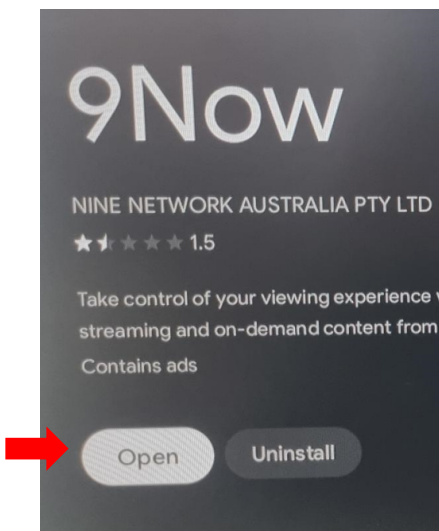

Installing 9Now app on a GTV Series TV

Please note: You will need to download 9Now app to your mobile device

1. Press the red Google play button on your remote

2. It will bring you to this page:

Select "search" and type in desired app. In this example it is 9Now.

3. Select the 9Now app in search results.

4. Select “Install”

5. Once installed, open the app.

6. It will bring you to this screen, select “watch live”

7. Select “log in to 9Now”

8. In this example, we have the 9Now app installed on our mobile, so we will choose the left option.

9. Open 9Now app on your mobile phone and select human icon in far-left corner.

10. Select "connect your TV"

11. Enter the 6-digit code, shown on your TV and select continue.

 Connect TV

Connect TV

Enter the 6 digits displayed on your TV.