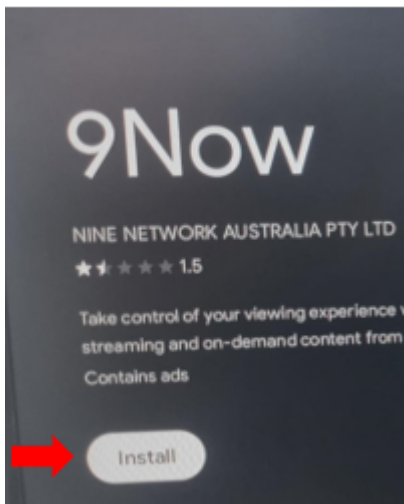

Installing 9Now app on a GTV Series TV

Please note: You will need to download 9Now app to your mobile device

1. Press the red Google play button on your remote

2. It will bring you to this page:

Select "search" and type in desired app. In this example it is 9Now.

3. Select the 9Now app in search results.

4. Select “Install”

5. Once installed, open the app.

6. It will bring you to this screen, select “watch live”

7. Select “log in to 9Now”

8. In this example, we have the 9Now app installed on our mobile, so we will choose the left option.

9. Open 9Now app on your mobile phone and select human icon in far-left corner.

10. Select "connect your TV"

11. Enter the 6-digit code, shown on your TV and select continue.

 Connect TV

Connect TV

Enter the 6 digits displayed on your TV.